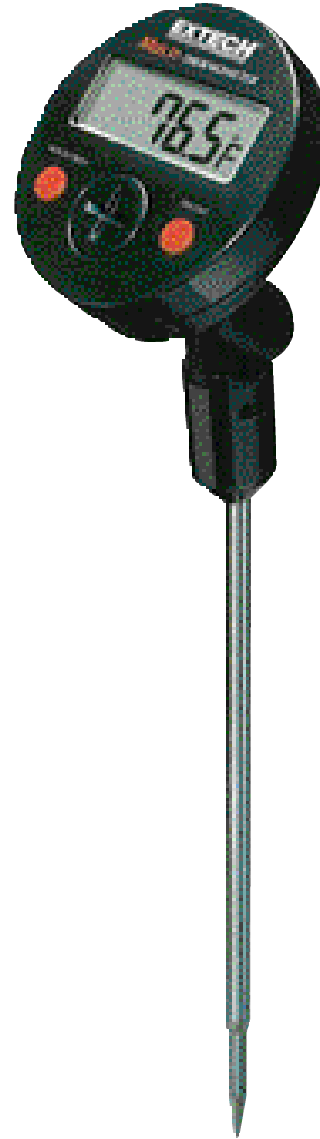

Swivel Head Penetration Stem Dial Thermometer

Adjustable Display

with 9 detents for easy reading at different angles

Features:

- Display adjusts to 0°, 22.5°, 45°, 67.5°, 90°, 112.50°, 135°, 157.5° and 180° viewing angle
- 5" (133mm) stainless steel probe with 2" (54mm) dial
- Temperature: -58 to 572°F (-50 to 300°C), ±1.8°F/1°C basic accuracy, 0.1°/1° resolution
- Auto power off after 1 hour
- Complete with protective plastic sheath and 1.5V LR44 button battery

Ordering Information:

392060Swivel Head Penetration Stem Thermometer