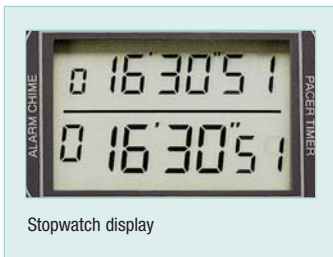

Water Resistant Stopwatch/Timer

Large Function Keys for Digital Clock readings

Plus Up/Down Timer and Alarm

Features:

- Handsome stopwatch with large display provides timing to 1/100th of a second over a range of 9 hours 59 minutes and 59.99 seconds
- Accurate to ± 5 sec./day
- Built-in memory recalls up to ten laps
- Clock function (12 or 24 hour) features a programmable alarm with an hourly chime plus built-in calendar displays day, month and date
- Countdown timer function features input ranges from one minute to 9 hours, 59 minutes.
- Dimensions/Weight: 2.5 x 3.2 x .8" (63 x 81 x 20mm); 2.8 oz.
- Water resistant housing is complete with lithium battery and 39" neckstrap

Stopwatch display

Ordering Information:

- 365528Digital Stopwatch/Timer
- 365528-NIST365528 with NIST Certificate